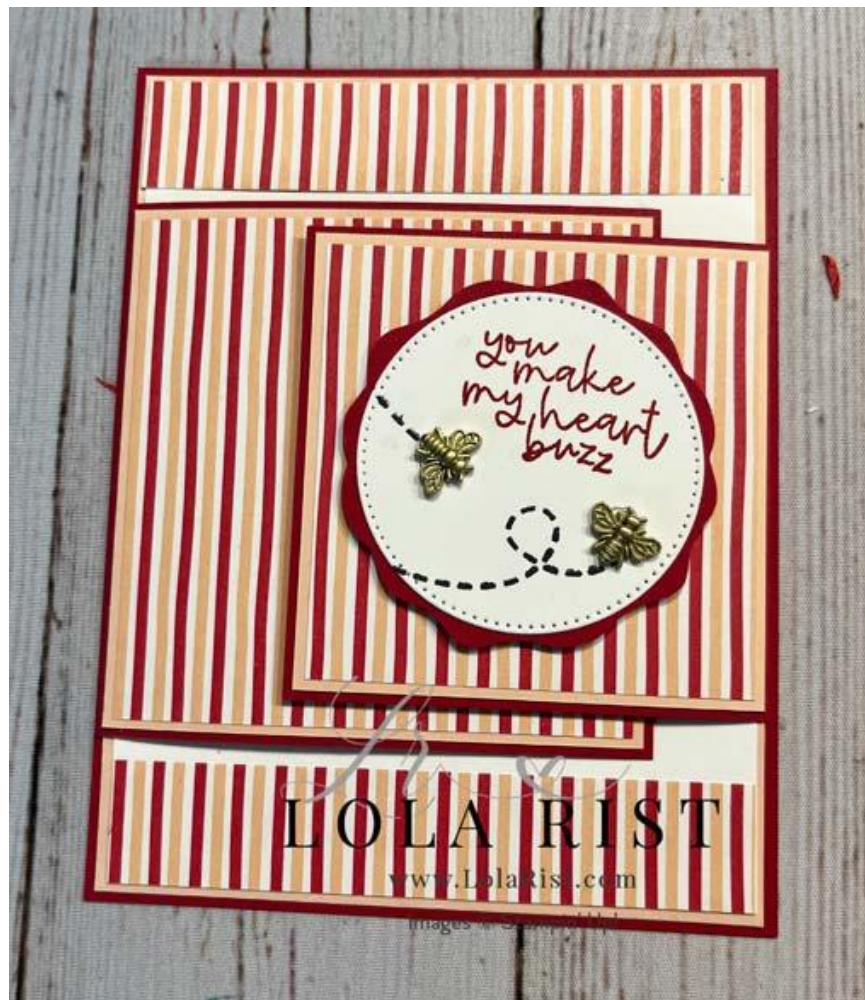

# Lola Rist

LOLA RIST, STAMPIN' UP! DEMONSTRATOR

[www.LolaRist.com](http://www.LolaRist.com)

## ***The Extended Gate Fun Fold November, 2023***

**DSP** *Bee Mine (available in 2024 Jan-April Mini)*  
**Stamps** *Bee Mine ( see above comment)*  
**Ink** *Real Red, Memento Black*  
**Cardstock** *Real Red, Petal Pink, Basic White*  
**Punch/Die** *Stylish Shapes, Decorative Circle Punch*

**Real Red Base and Mats:**

**Base** *5.5 by 4.25 inches*  
**Gate folds** *3.5 by 4 inches, scored at ½ inch*  
*3 by 3.5 inches, scored at ½ inch*

**Petal Pink Mats:**

*3 ⅜ inch square*  
*2 ⅞ inch square*  
*4 ⅛ by 5 ⅜ inches*

**Basic White:**

*4 by 5 ¼ inches*

**DSP:**

*2 strips measuring ¾ by 4 inches*  
*3 ¼ inch square*  
*2 ¾ inch square*

**To view how to assemble card, go to the following youtube link:**

<https://www.youtube.com/watch?v=BE7nA5Xrrb0>