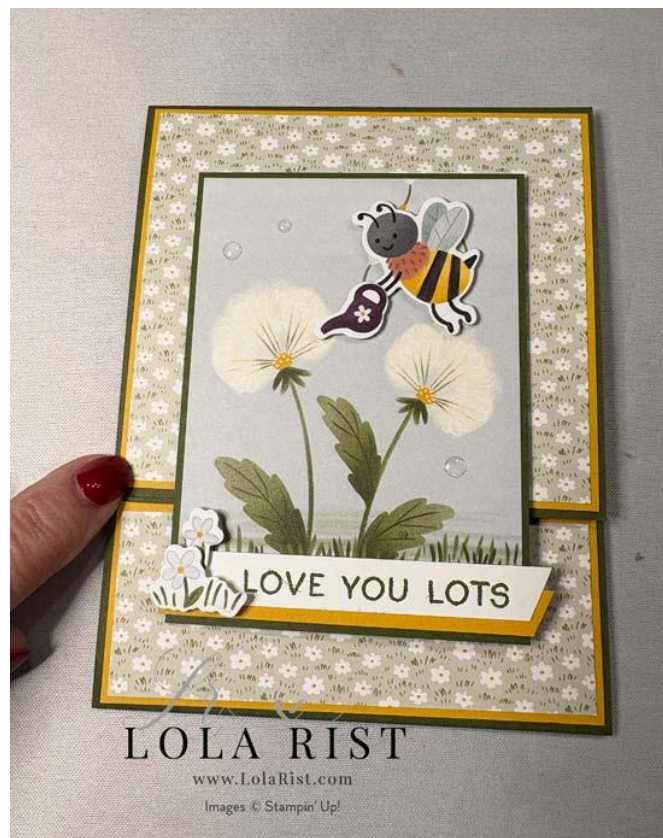

Lola Rist

LOLA RIST

LOLA RIST, STAMPIN' UP! DEMONSTRATOR

www.LolaRist.com

Cute As A Bug Flip Fun Fold

January, 2026

YouTube link: [Cute As A Bug Flip Fun Fold](#) (same video as the Berry card)

Stamp Set	Cute As A Bug
Dies	Cute As A Bug
DSP	Cute As A Bug
Card Stock	Mossy Meadow, Crushed Curry Basic white
Ink	Mossy Meadow
Gems	Ladybug Epoxy dots

Card Base:

Mossy Meadow	11 x 4 ¼ inches, score at 1 ¾, and 5 ½ inches
---------------------	--

Mats:

Crushed Curry	3 5/8 x 4 1/8 inch 1 5/8 by 4 1/8 inch Strip 1/2 by 3 1/2 inches
----------------------	---

White mat (inside of card)	5 3/8 by 3 3/4 inches Strip 1/2 by 3 1/4 inches
-----------------------------------	--

For directions to assemble card, view the youtube video posted at the top of this page.